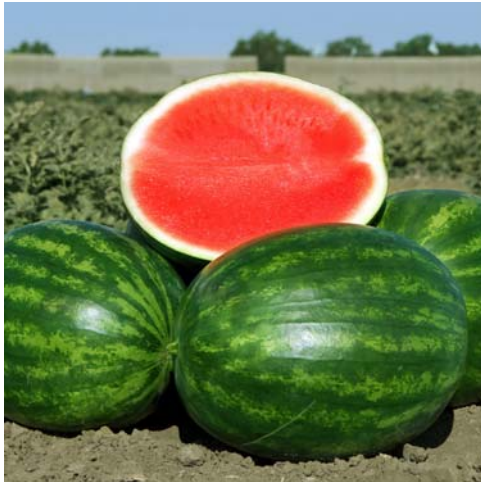

WATERMELON

TROUBADOUR

Crimson Sweet type with excellent deep red interiors. High Brix.

Relative Days (TP)	80
Type	Hybrid Triploid Crimson Sweet
Weight	14-17 lbs.
Shape	Blocky
Flesh Color	Deep Red
Resistance/Tolerance	