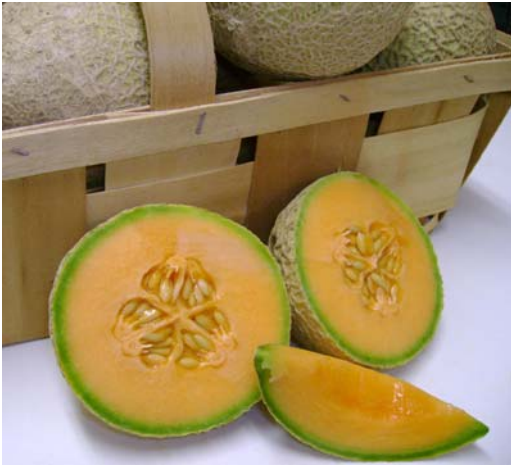

MELON

SUGAR CUBE

The most disease resistant melon on the market with exceptional taste! Its deep orange flesh, amazing quality (14% Brix) and shelf life make it a must for the personal size market.

Relative Days (TP)	81
Type	Hybrid Eastern Shipper Cantaloupe
Weight	2-4 lbs.
Size (Length x Diameter)	4" x 4"
Shape	Round
Net, Sutures	No Sutures
Rind Color	Green
Flesh Color	Deep Orange
Resistance/Tolerance	HR: Fom: 0-2 IR: PRSV, Px: 1, 2, WMV, ZYMV