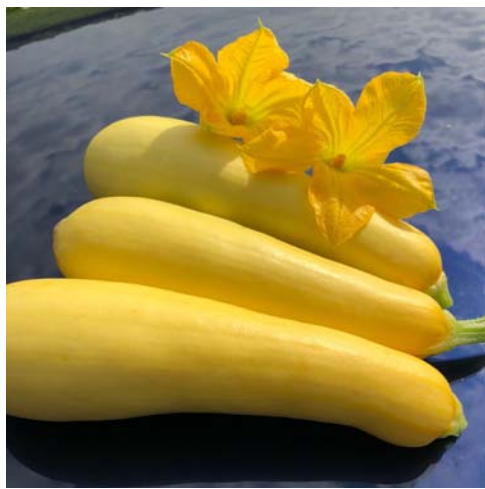

SQUASH

SMOOTH CRIMINAL

Plants are nearly spineless with an upright growth habit. Fruit are 6" long with good neck girth and uniformity.

Relative Days (DS)	50
Type	Hybrid Yellow Straightneck Squash
Color	Yellow
Plant Type	Upright, Open
Resistance/Tolerance	