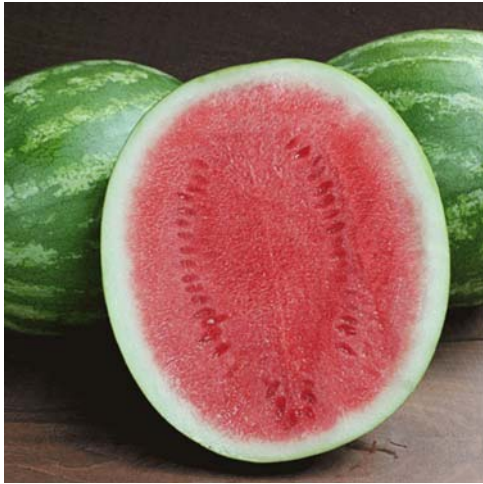

# WATERMELON

# ROAD TRIP

Mottled green uniform fruit have very firm bright red sweet flesh. Very high 11.7% brix and less hollow heart.

Relative Days (TP)	85
Type	Hybrid Triploid Crimson Sweet
Weight	16-18 lbs.
Shape	Oval
Flesh Color	Bright Red
Resistance/Tolerance	HR: Co: 1
	IR: Fon: 1