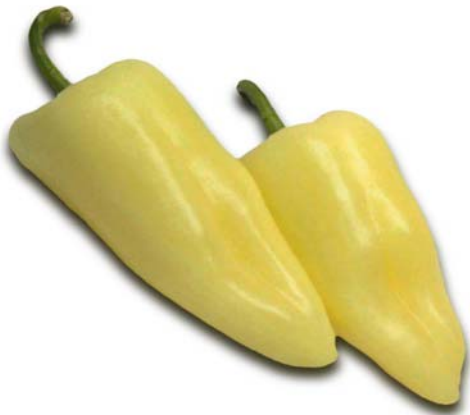

PEPPER

RIO TESORO

Caribe type produces attractive, high quality fruit with a broad shoulder, thick walls and tapered blunt end. A strong, prolific plant with an outstanding fruit set.

| | |
|--------------------------------|-----------------------------|
| Relative Days (TP) | 70 |
| Type | Hybrid Hot Specialty Pepper |
| Fruit Color | Creamy Yellow to Red |
| Fruit Size (Length x Diameter) | 3.5" x 2" |
| Scoville Rating | 3,000 to 5,000 |
| Resistance/Tolerance | |