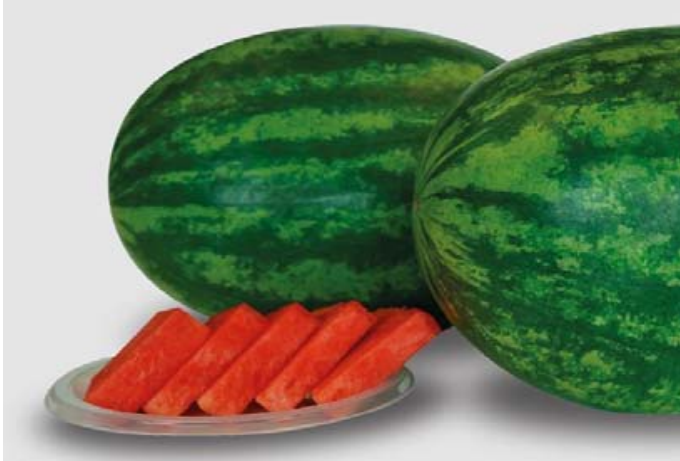

WATERMELON

RIO GRANDE

Intense red colored interior with high sugar content. Dark leaf, strong aggressive vine. Good fruit setting.

Relative Days (TP)	84
Type	Hybrid Triploid Crimson Sweet
Weight	16-20 lbs
Shape	Oval
Flesh Color	Deep Red
Resistance/Tolerance	IR: Fon: 0-1