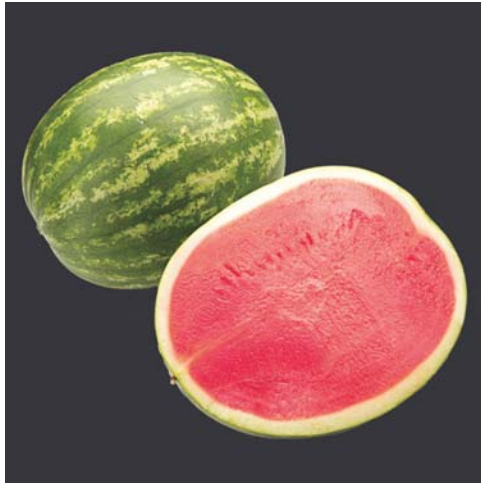

WATERMELON

RED AMBER

Strong, vigorous plant that produces a uniform set of high quality fruit. Interior has a crisp texture and contrasts well with the medium green background and medium dark green stripe.

Relative Days (TP)	89
Type	Hybrid Triploid Crimson Sweet
Weight	16-20 lbs.
Shape	Oval
Flesh Color	Deep Red
Resistance/Tolerance	IR: Co: 1, Fon: 0, 1

Pathogen and Pest Codes:

Co Anthracnose (Colletotrichum orbiculare)
Fon Fusarium Wilt (Fusarium oxysporum f. sp. niveum)