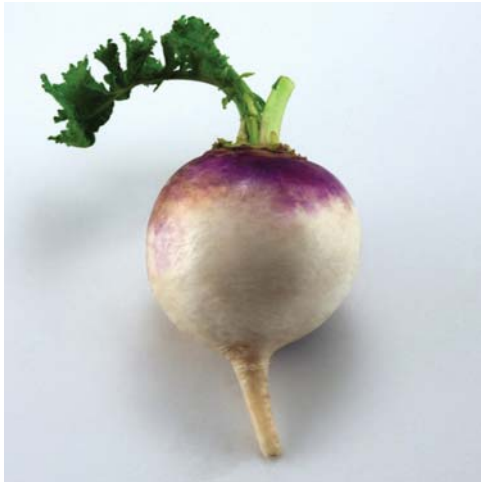

TURNIP

PURPLE TOP WHITE GLOBE

Smooth attractive roots. Semi-erect, prolific greens.

Relative Days (DS)	50-55
Type	OP Turnip
Leaf	Dark Green, Smooth, Cut Leaf
Root	4-6" Globe, Sweet
Skin Color	Bright Purple Crown, White Bottom
Resistance/Tolerance	T: Bolt