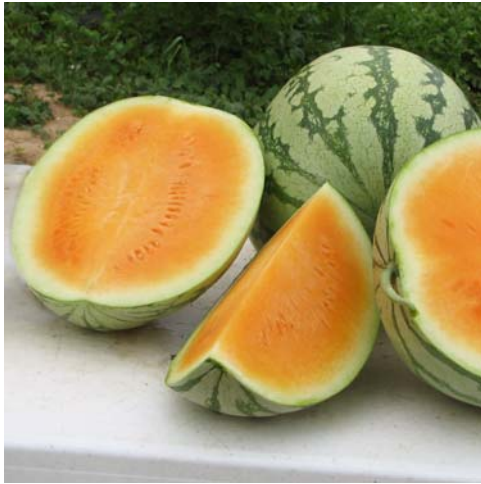

WATERMELON

ORANGE CRISP

Crisp vibrant orange flesh color which is crisper. Holds better than most red varieties. Tough sunburn resistant rind.

Relative Days (TP)	92
Type	Hybrid Triploid Colored Flesh
Weight	14-18 lbs.
Shape	Round Oval
Flesh Color	Vibrant Orange
Resistance/Tolerance	