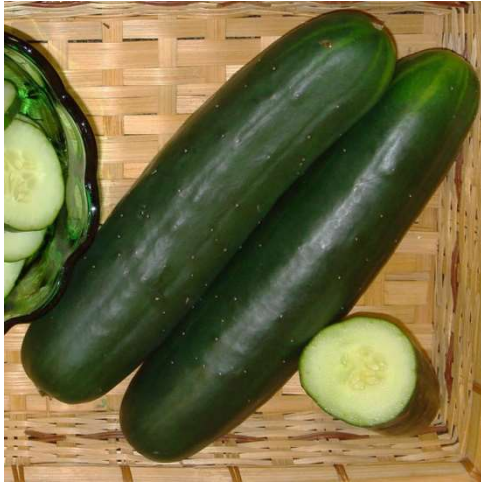

CUCUMBER

DOMINATOR

Dominator is dark green with exceptional size and shape. Dependable, widely adapted to all growing areas. Outstanding quality, consistent production and high yields. Will dominate the market because it is that good. Exclusive.

Relative Days (DS)	Early
Type	Hybrid Slicing Cucumber
Habit	Gynoecious
Fruit Length	8.5"
Resistance/Tolerance	IR: Ccu, CMV, Co, Pcu, Psl, Px

Pathogen and Pest Codes:

Ccu	Scab and Gummosis (<i>Cladosporium cucumerinum</i>)
CMV	Cucumber Mosaic Virus
Co	Anthrachnose (<i>Colletotrichum orbiculare</i>)
Pcu	Downy Mildew (<i>Pseudoperonospora cubensis</i>)
Psl	Angular Leaf Spot (<i>Pseudomonas syringae</i> pv. <i>lachrymans</i>)
Px	Powdery Mildew (<i>Podosphaera xanthii</i>)