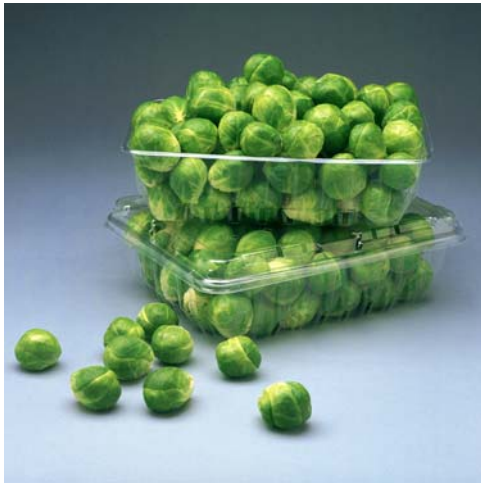

BRUSSELS SPROUTS

CAPITOLA

A top variety for sprout quality with high yield potential in the US.

Relative Days (TP)	135
Type	Hybrid Brussels Sprouts
Sprout Size, Type	1.6", Round
Plant Height	38.2"
Primary Use	Fresh Market, Processing
Resistance/Tolerance	HR: Foc T: Bolt