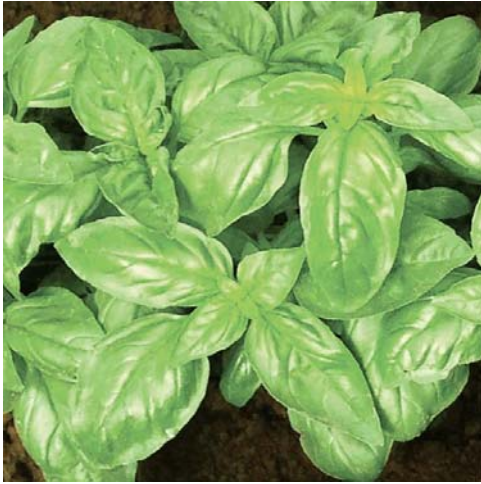

HERB

GENOVESER

Shiny dark green with spoon shaped leaves. High yields suited for fresh cut and processing.

Relative Days (DS)
Type Basil
Resistance/Tolerance

Stokes Seeds Ltd., 296 Collier Rd S., PO Box 10
Thorold, ON L2V 5E9 Canada
www.StokeSeeds.com / 800.263.7233